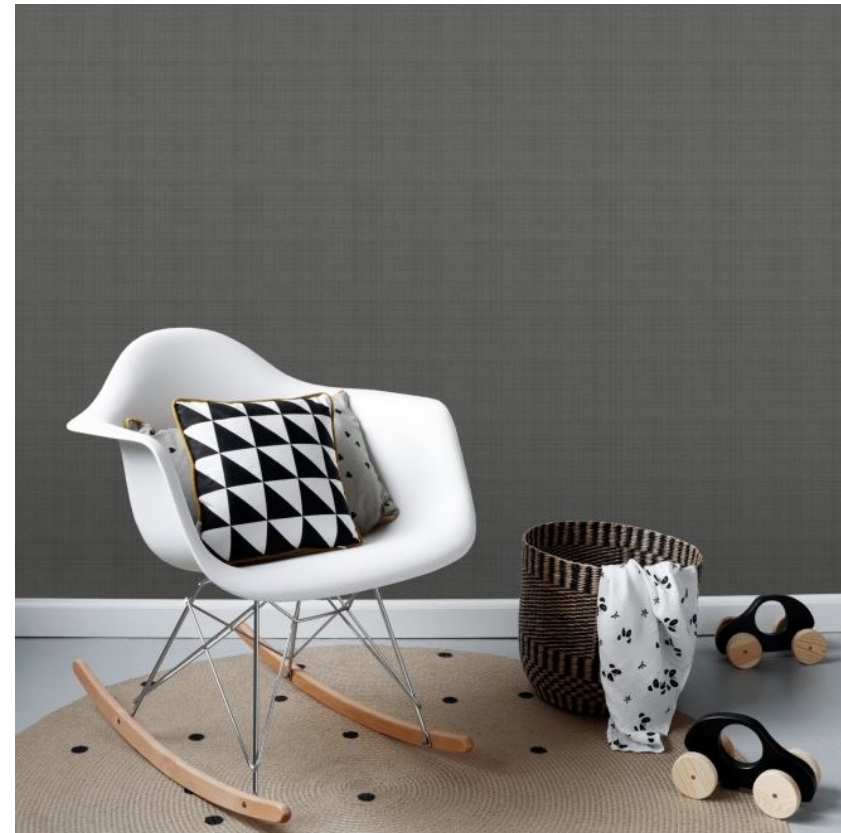

Forest Friends

Linen Look Dark Gray

Ref: 139028